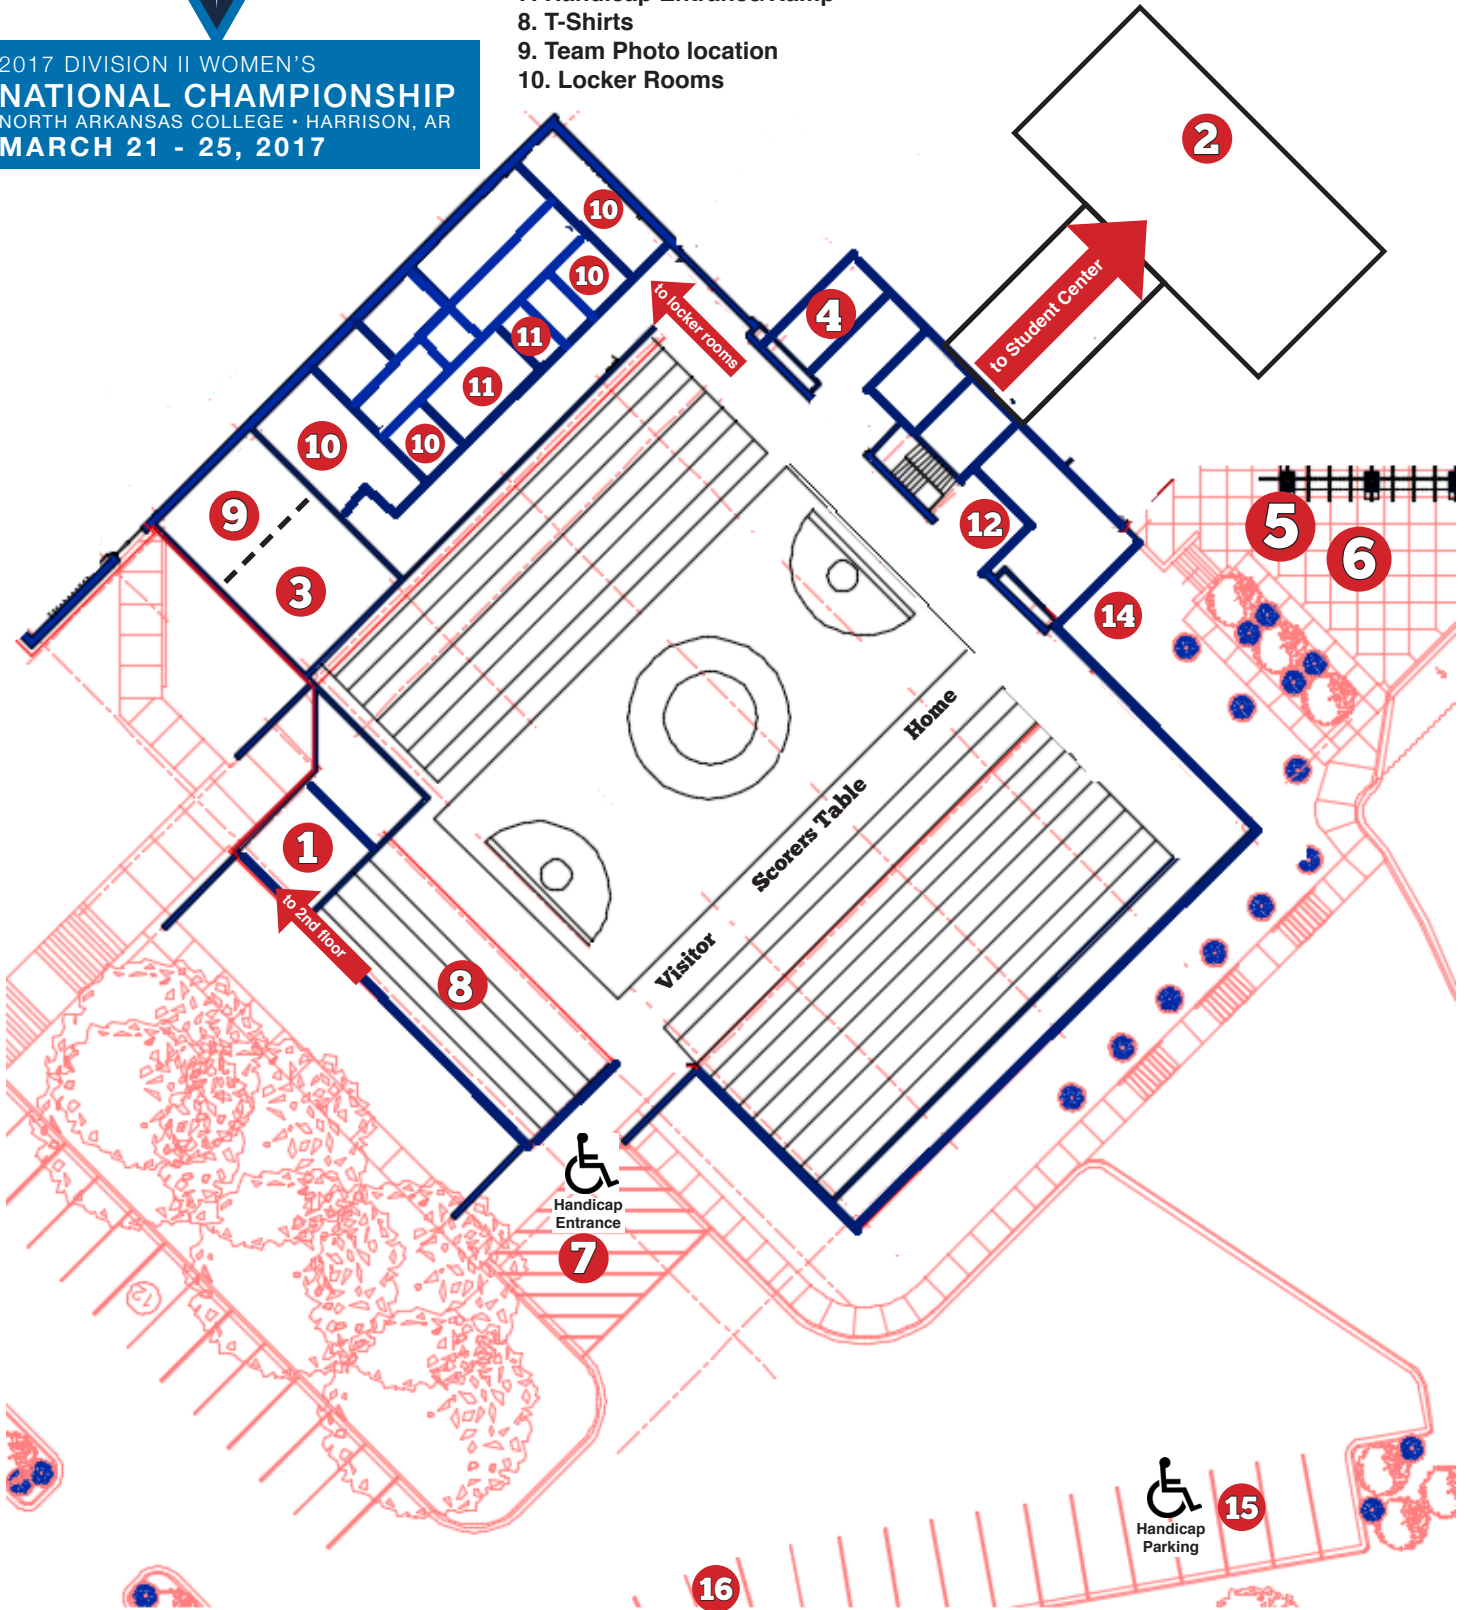

Northark Pavilion Map Ground Floor

2017 DIVISION II WOMEN'S
NATIONAL CHAMPIONSHIP
NORTH ARKANSAS COLLEGE · HARRISON, AR
MARCH 21 - 25, 2017

- 1. Volunteer Hospitality Area
- 2. Coaches/Media Hospitality Area
- 3. Warm-up Area
- 4. Athletic Training Room
- 5. Bus Parking
- 6. Player Drop-off
- 7. Handicap Entrance/Ramp
- 8. T-Shirts
- 9. Team Photo location
- 10. Locker Rooms
- 11. Referee Rooms
- 12. Concessions
- 13. Handicap Entrance
- 14. Gym Entrance
- 15. Handicap Parking
- 16. NJCAA VIP Parking

Northark Pavilion Map 2nd Floor

1. Media Area/Lounge
2. Interview Area (quiet space)
3. Coach/Media Hospitality Area
4. Referee Lounge

2017 DIVISION II WOMEN'S
NATIONAL CHAMPIONSHIP
NORTH ARKANSAS COLLEGE • HARRISON, AR
MARCH 21 - 25, 2017