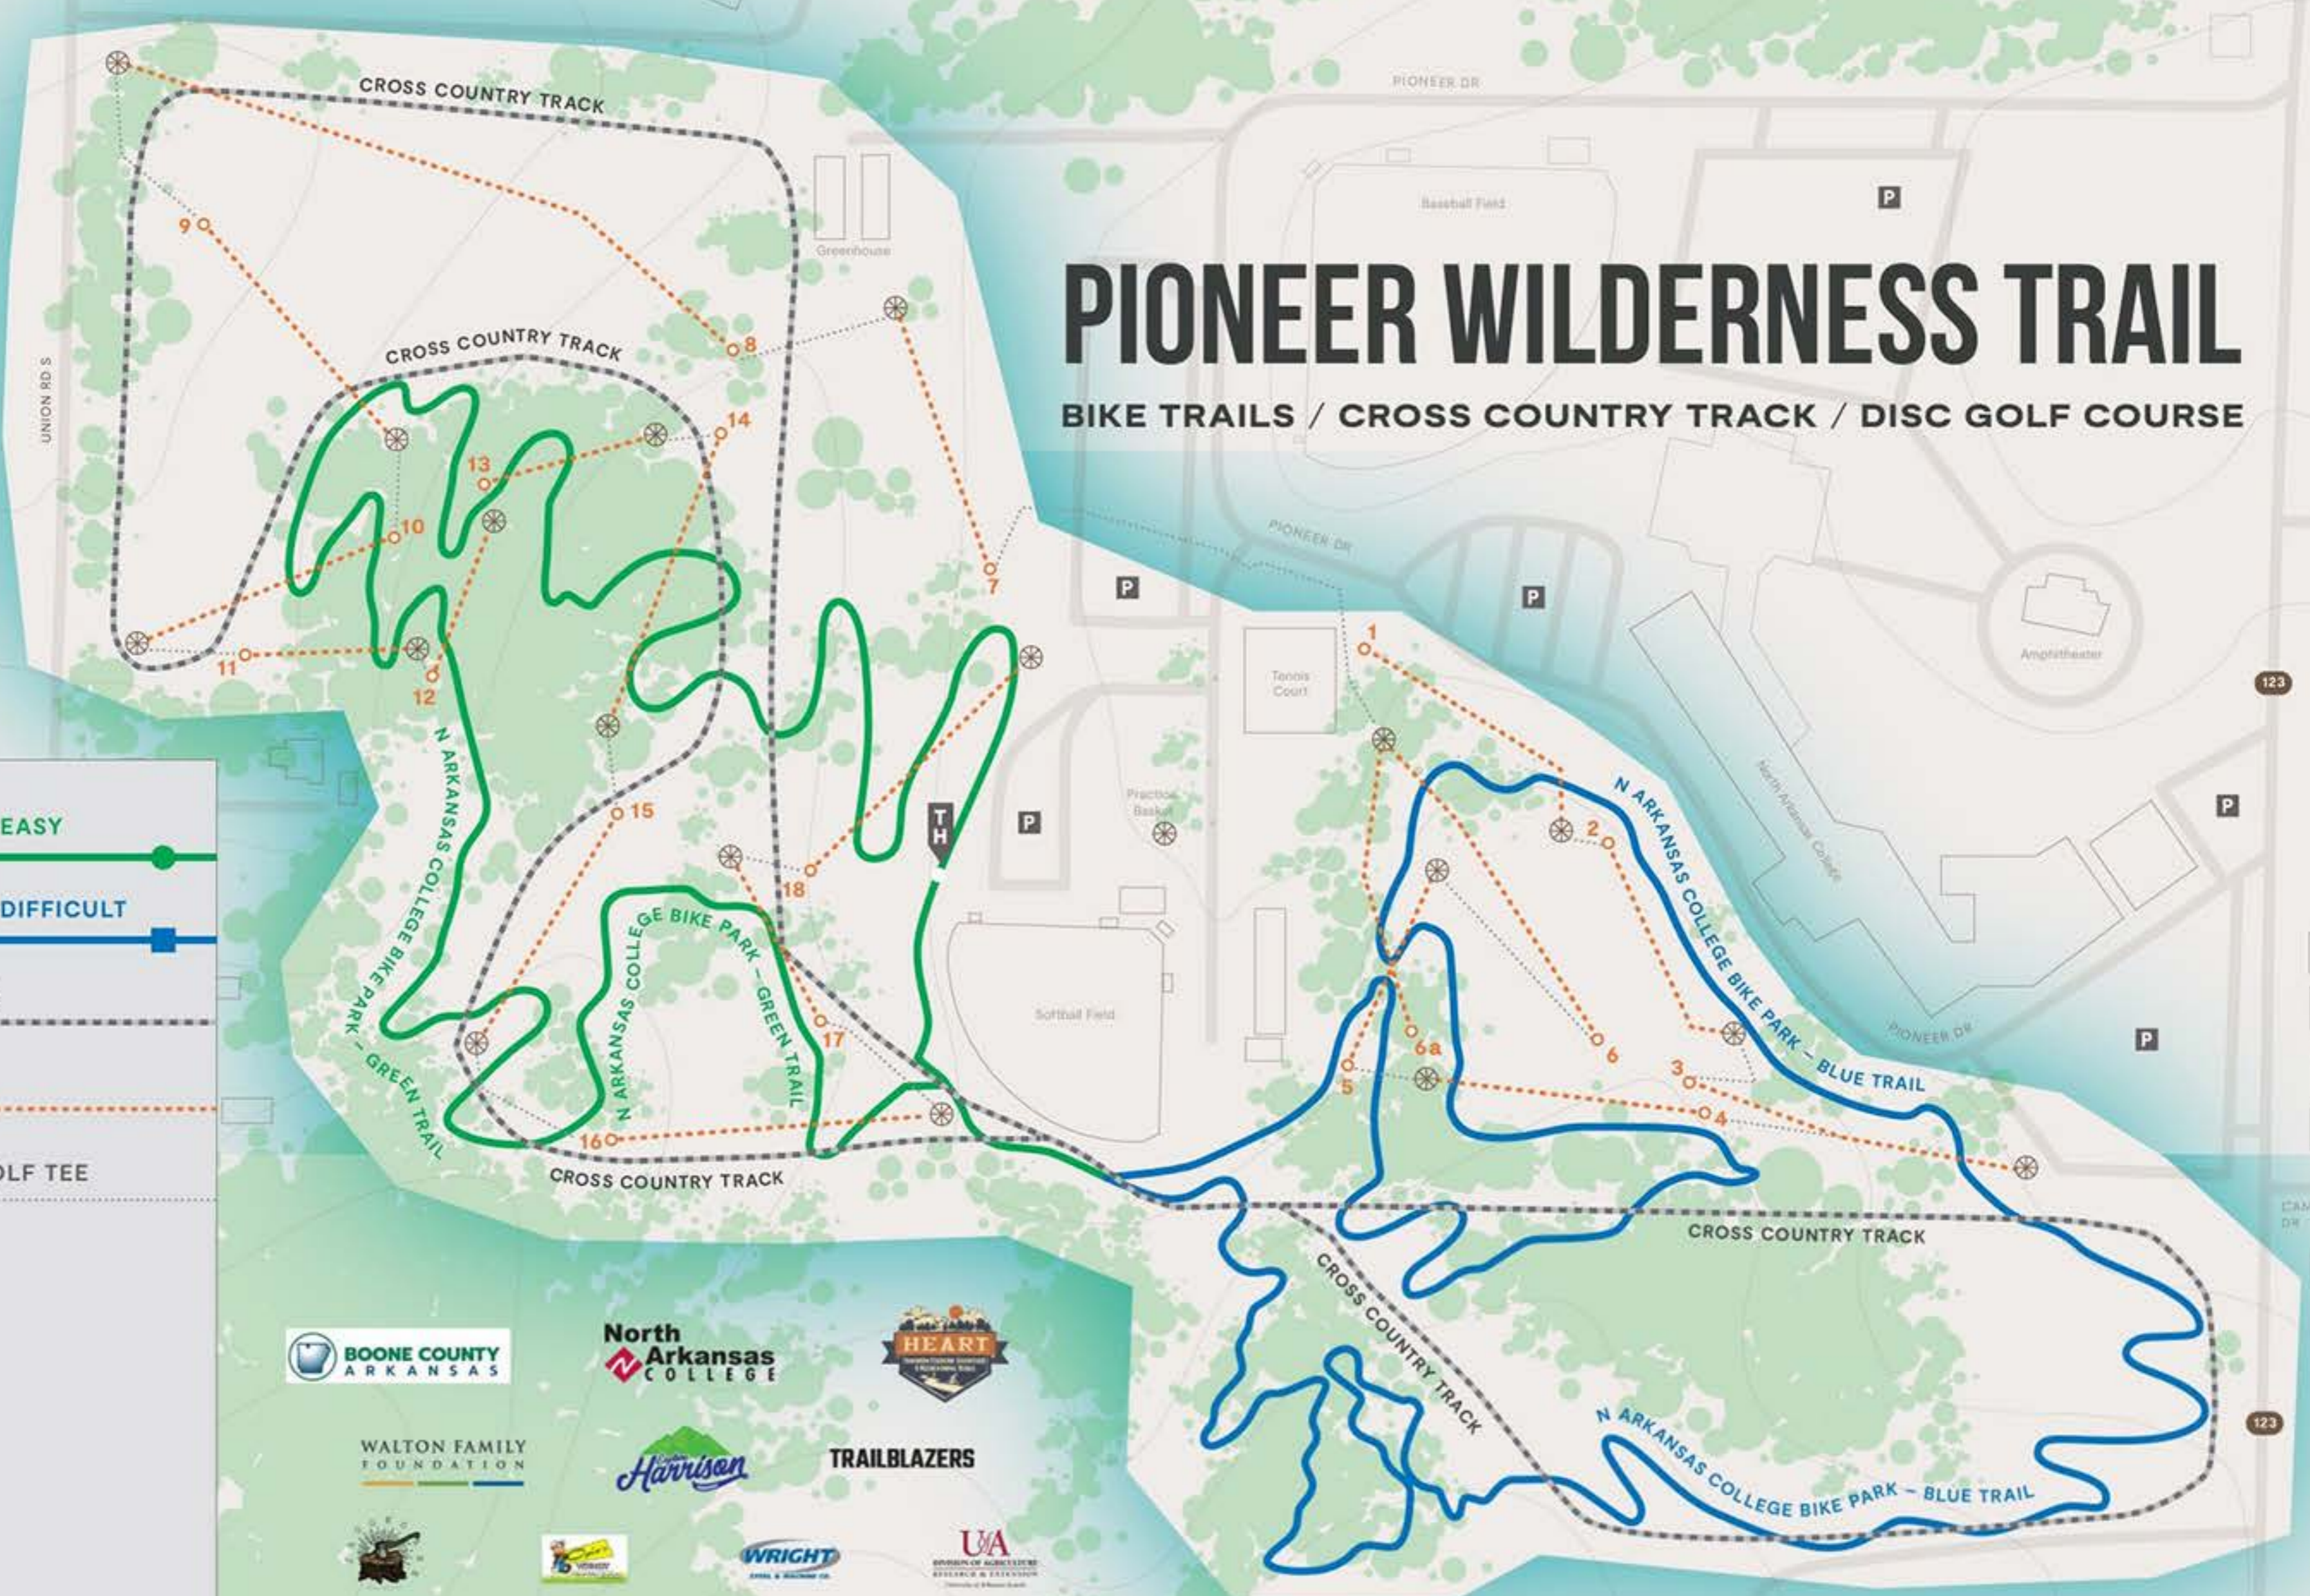

200 ft

PIONEER WILDERNESS TRAIL

BIKE TRAILS / CROSS COUNTRY TRACK / DISC GOLF COURSE

MOUNTAIN BIKE TRAIL – EASY

MOUNTAIN BIKE TRAIL – DIFFICULT

CROSS COUNTRY TRACK

DISC GOLF PATH

ROUTE TO NEXT DISC GOLF TEE

Disc Golf Tee

Disc Golf Basket

Parking

Restrooms

Water

Trailhead

BOONE COUNTY ARKANSAS

North Arkansas COLLEGE