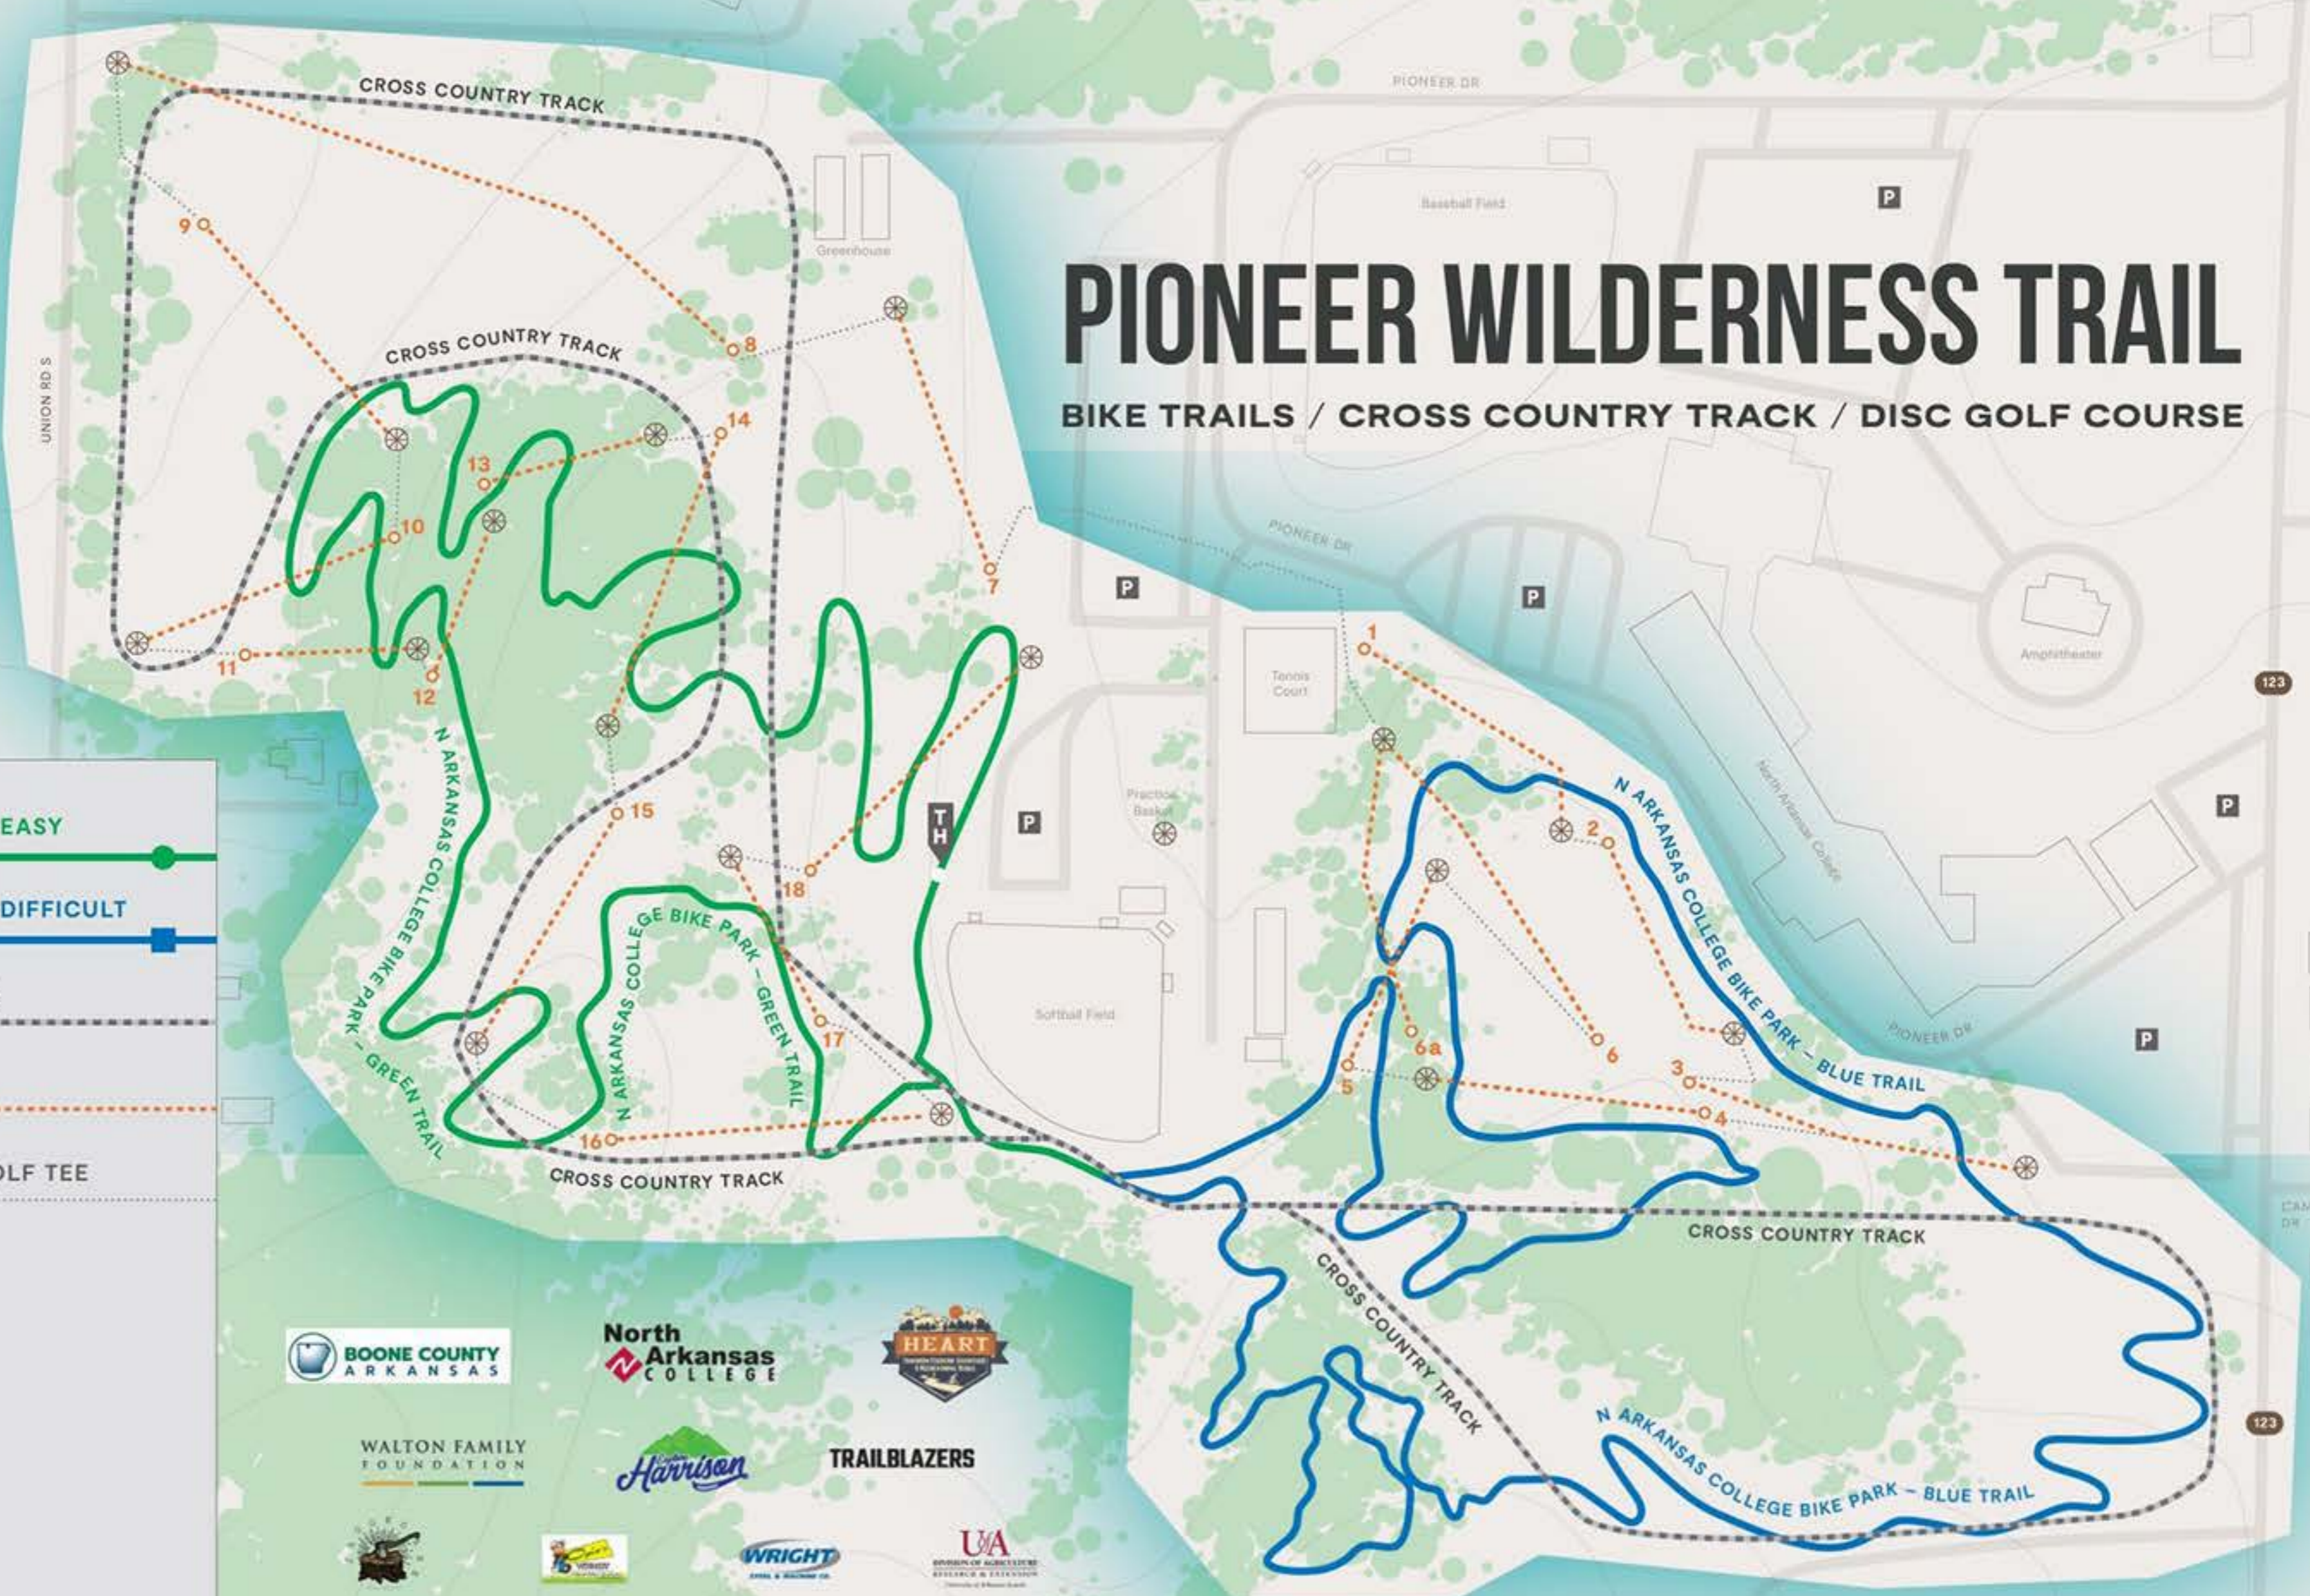

200 ft

PIONEER WILDERNESS TRAIL

BIKE TRAILS / CROSS COUNTRY TRACK / DISC GOLF COURSE

MOUNTAIN BIKE TRAIL – EASY

MOUNTAIN BIKE TRAIL – DIFFICULT

CROSS COUNTRY TRACK

DISC GOLF PATH

ROUTE TO NEXT DISC GOLF TEE

Disc Golf Tee

Disc Golf Basket

Parking

Restrooms

Water

Trailhead

BOONE COUNTY ARKANSAS

North Arkansas COLLEGE