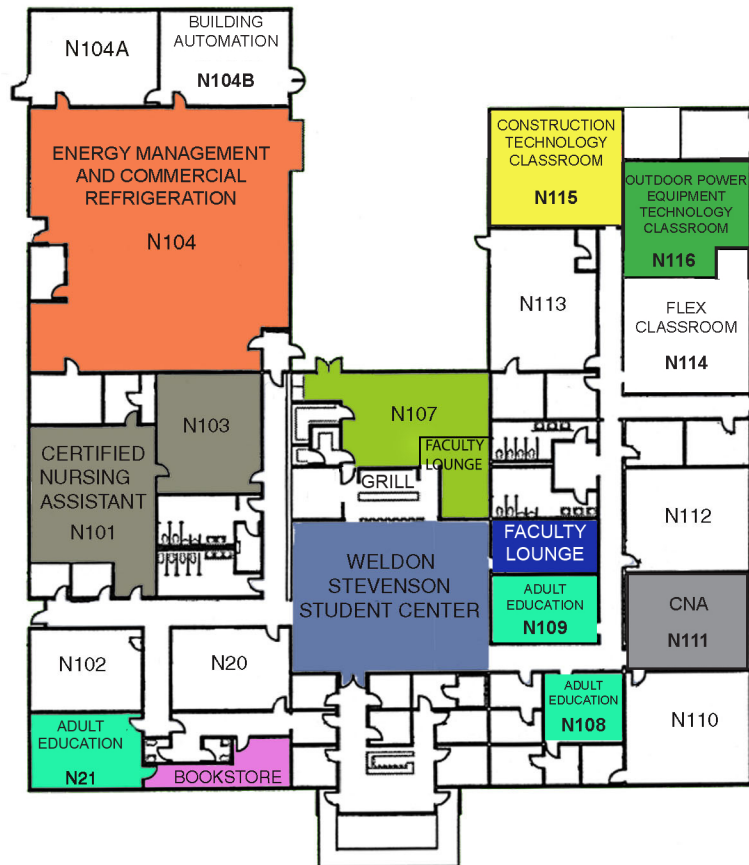

1320 NORTH SPRING ROAD
HARRISON, ARKANSAS 72601
NORTH CAMPUS
BUILDING LAYOUT

LOT C

LOT B

LOT D

LOT A